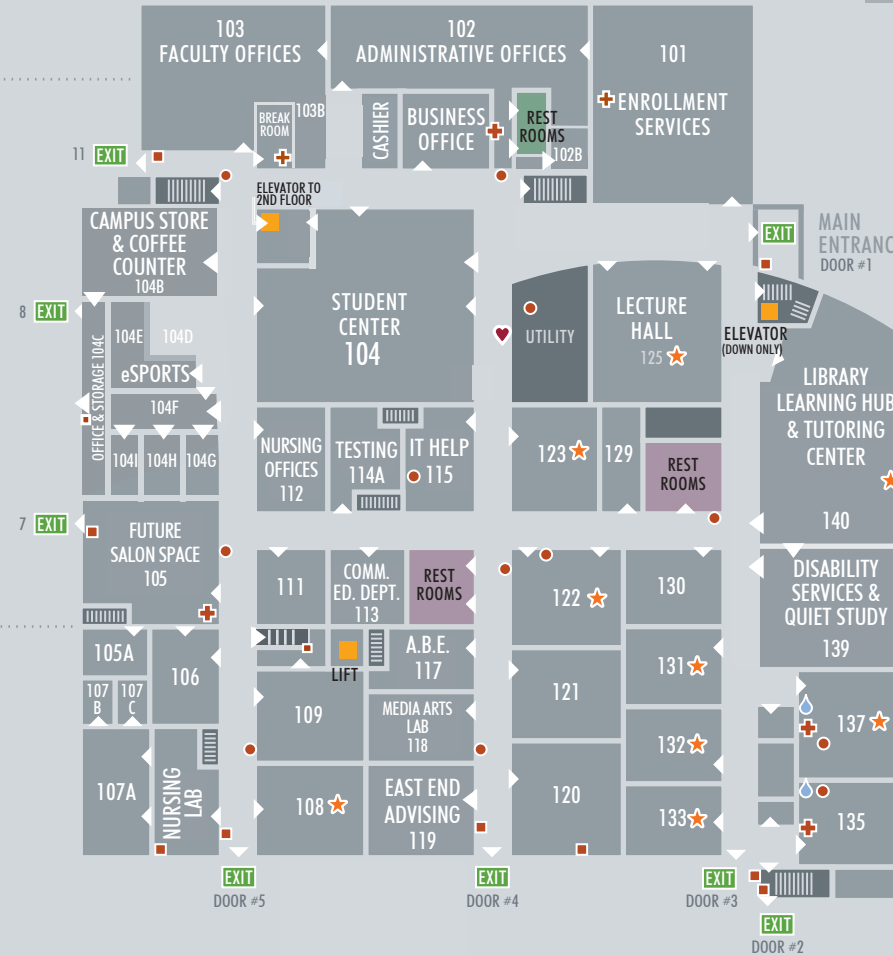

DONALDSON CAMPUS, 1115 NORTH ROBERTS

UPPER LEVEL

MAIN LEVEL

LOWER LEVEL

- FIRE EXTINGUISHER
- FIRE ALARM PULL
- + FIRST AID/TRIAGE KIT
- 💧 EYEWASH STATION
- NON-HANDICAPPED ACCESSIBLE AREA
- ♥ A.E.D.
- ★ SMARTBOARD
- ▶ NORTH

EAST PARKING