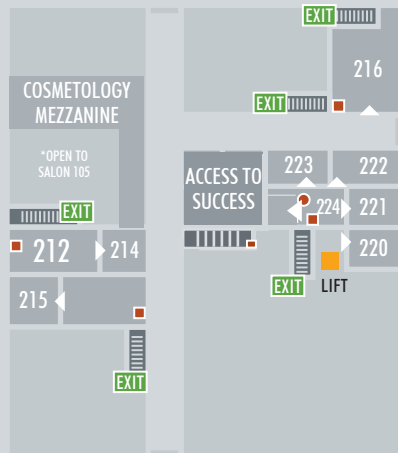

DONALDSON CAMPUS, 1115 NORTH ROBERTS

UPPER LEVEL

MAIN LEVEL

LOWER LEVEL

- FIRE EXTINGUISHER
- FIRE ALARM PULL
- + FIRST AID/TRIAGE KIT
- 💧 EYEWASH STATION
- NON-HANDICAPPED ACCESSIBLE AREA
- ♥ A.E.D.
- ★ SMARTBOARD
- ▶ NORTH

EAST PARKING