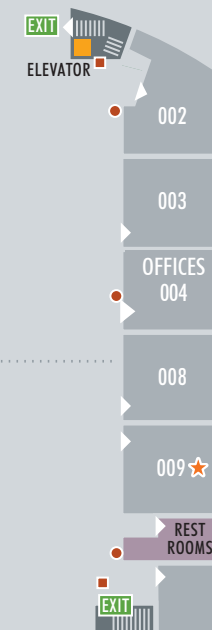

DONALDSON CAMPUS, 1115 NORTH ROBERTS

UPPER LEVEL

MAIN LEVEL

LOWER LEVEL

- FIRE EXTINGUISHER
- FIRE ALARM PULL
- + FIRST AID/TRIAGE KIT
- 💧 EYEWASH STATION
- NON-HANDICAPPED ACCESSIBLE AREA
- ♥ A.E.D.
- ★ SMARTBOARD
- ▶ NORTH