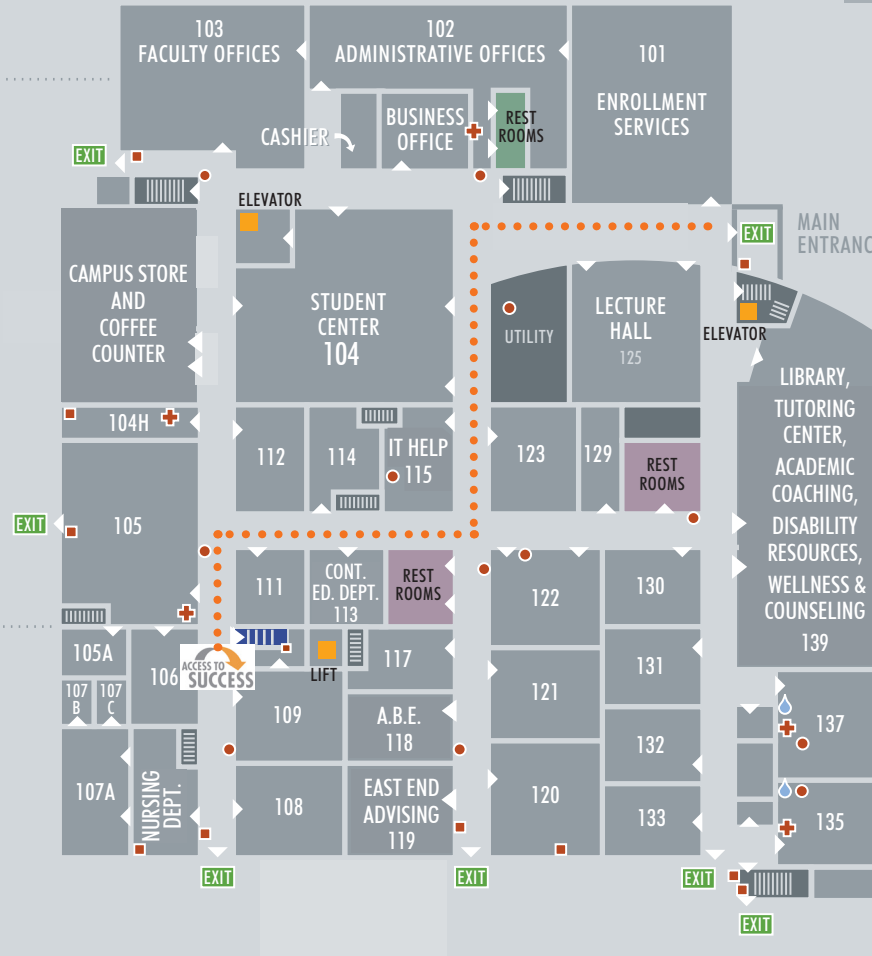

ACCESS TO SUCCESS

Our offices have moved – we are now in the penthouse! You'll find the stairs to our new spot in the hallway between the the Campus Store and the Nursing Department. Come on up!

UPPER LEVEL

MAIN LEVEL

- FIRE EXTINGUISHER
 - FIRE ALARM PULL
 - ⊕ FIRST AID STATION
 - 💧 EYEWASH STATION
 - NON-HANDICAPPED ACCESSIBLE AREA
- NORTH ➤

LOWER LEVEL