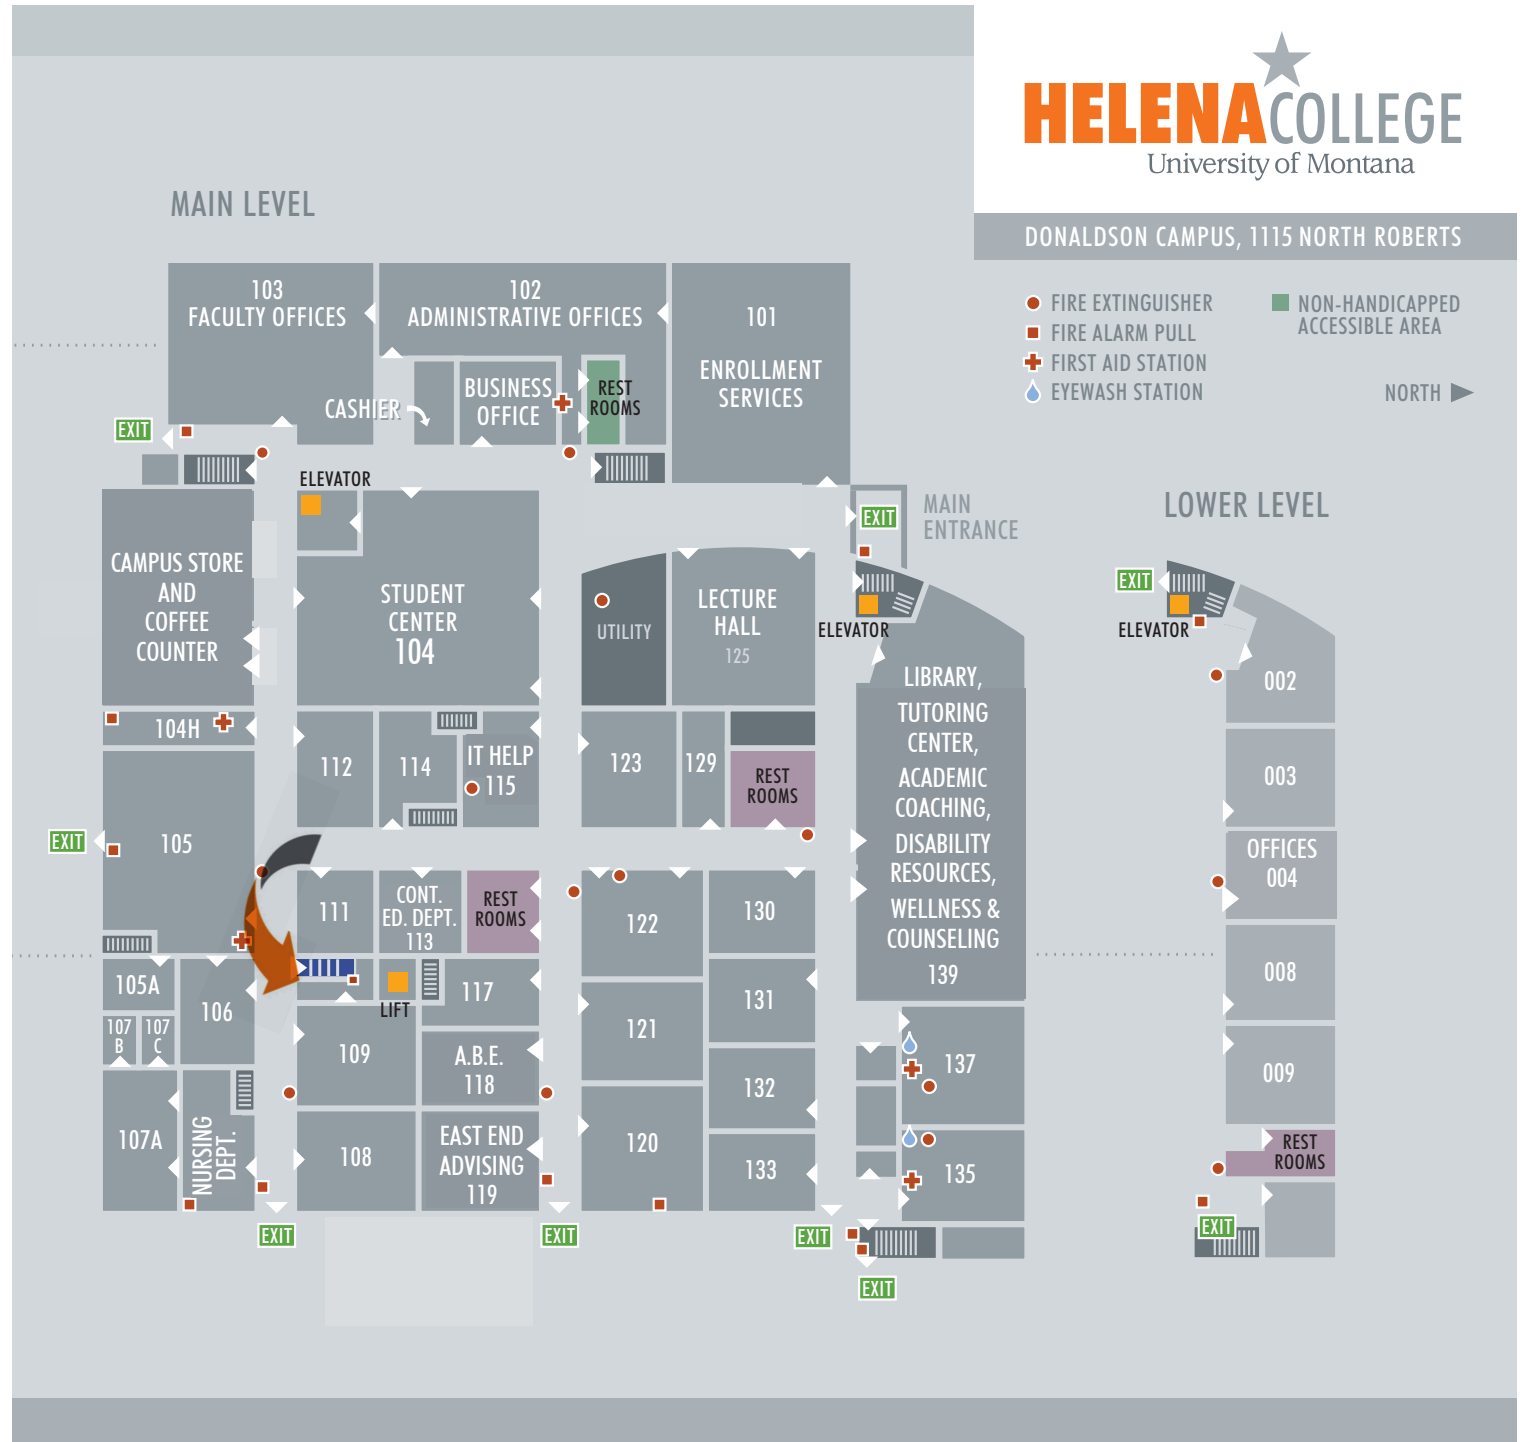

ACCESS TO SUCCESS

Our offices have moved – we are now in the penthouse! You'll find the stairs to our new spot in the hallway between the the Campus Store and the Nursing Department. Come on up!

UPPER LEVEL

MAIN LEVEL

- FIRE EXTINGUISHER
 - FIRE ALARM PULL
 - ⊕ FIRST AID STATION
 - 💧 EYEWASH STATION
 - NON-HANDICAPPED ACCESSIBLE AREA
- NORTH ➤

LOWER LEVEL